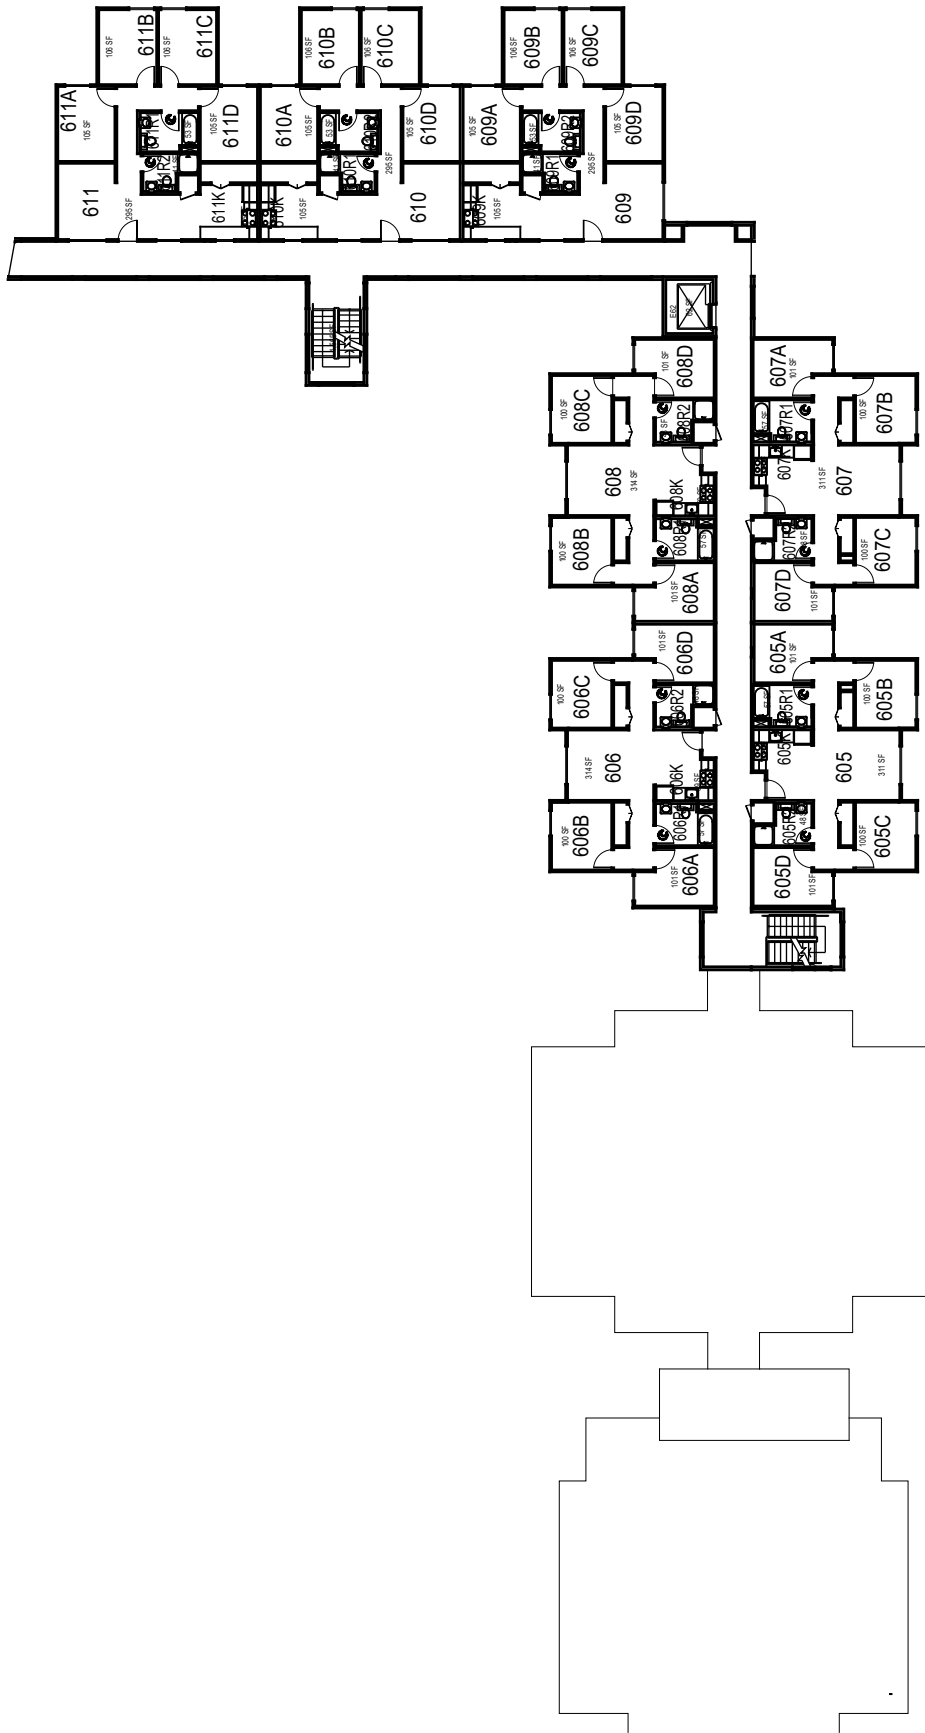

March 2022

1" = 30'

Cerro Cabrillo

Level 3

FACILITIES MANAGEMENT AND DEVELOPMENT

Space Data http://afd.calpoly.edu/facilities/spacefacility/space_data.asp

March 2022

1" = 30'

Cerro Cabrillo

Level 4

FACILITIES MANAGEMENT AND DEVELOPMENT

Space Data http://afd.calpoly.edu/facilities/spacefacility/space_data.asp

March 2022

1" = 30'

Cerro Cabrillo

Level 5

FACILITIES MANAGEMENT AND DEVELOPMENT

Space Data http://afd.calpoly.edu/facilities/spacefacility/space_data.asp

March 2022

1" = 30'

Cerro Cabrillo

Level 6

FACILITIES MANAGEMENT AND DEVELOPMENT

Space Data http://afd.calpoly.edu/facilities/spacefacility/space_data.asp