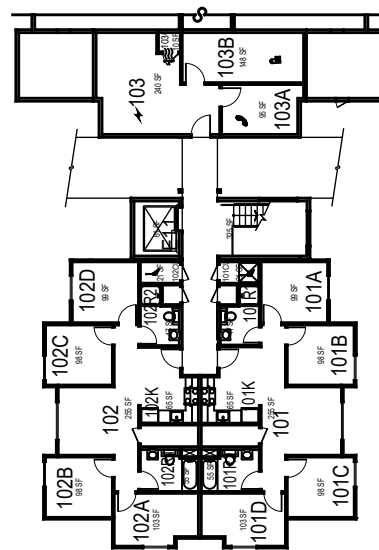

March 2022

Cerro Cabrillo

Level 0

FACILITIES MANAGEMENT AND DEVELOPMENT

Space Data http://afd.calpoly.edu/facilities/spacefacility/space_data.asp

1" = 30'

Cerro Cabrillo

Level 1

FACILITIES MANAGEMENT AND DEVELOPMENT

Space Data http://afd.calpoly.edu/facilities/spacefacility/space_data.asp

March 2022

1" = 30'

Cerro Cabrillo

Level 2

FACILITIES MANAGEMENT AND DEVELOPMENT

Space Data http://afd.calpoly.edu/facilities/spacefacility/space_data.asp

March 2022

1" = 30'

Cerro Cabrillo

Level 3

FACILITIES MANAGEMENT AND DEVELOPMENT

Space Data http://afd.calpoly.edu/facilities/spacefacility/space_data.asp

March 2022

1" = 30'