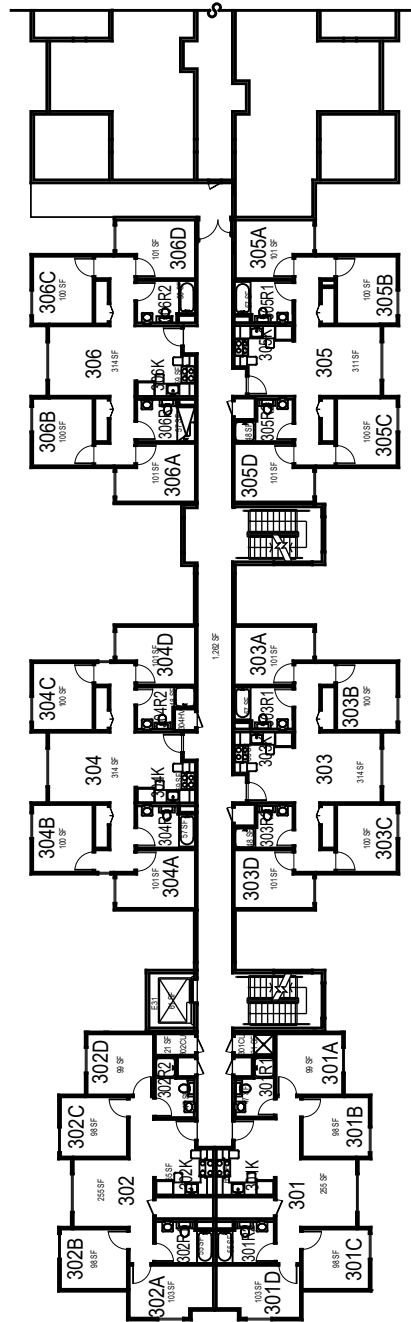

March 2022

Cerro Cabrillo

Level 0

FACILITIES MANAGEMENT AND DEVELOPMENT

Space Data http://afd.calpoly.edu/facilities/spacefacility/space_data.asp

1" = 30'

Cerro Cabrillo

Level 1

FACILITIES MANAGEMENT AND DEVELOPMENT

Space Data http://afd.calpoly.edu/facilities/spacefacility/space_data.asp

March 2022

1" = 30'

Cerro Cabrillo

Level 2

FACILITIES MANAGEMENT AND DEVELOPMENT

Space Data http://afd.calpoly.edu/facilities/spacefacility/space_data.asp

March 2022

1" = 30'

Cerro Cabrillo

Level 3

FACILITIES MANAGEMENT AND DEVELOPMENT

Space Data http://afd.calpoly.edu/facilities/spacefacility/space_data.asp

March 2022

1" = 30'