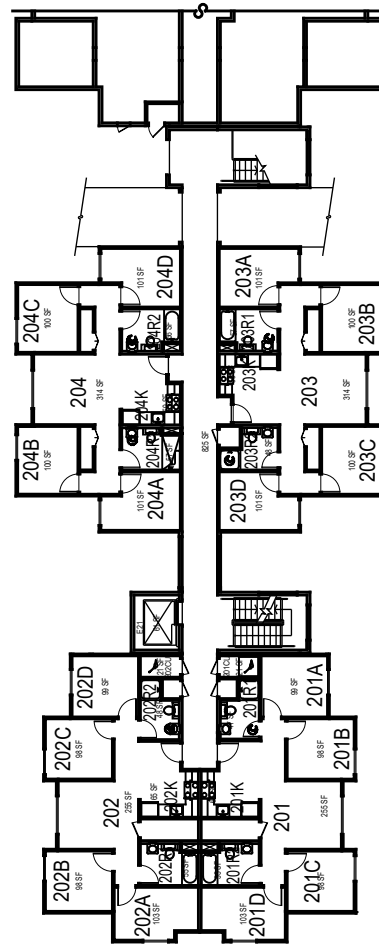

March 2022

Cerro Cabrillo

Level 0

FACILITIES MANAGEMENT AND DEVELOPMENT

Space Data http://afd.calpoly.edu/facilities/spacefacility/space_data.asp

1" = 30'

Cerro Cabrillo

Level 1

FACILITIES MANAGEMENT AND DEVELOPMENT

Space Data http://afd.calpoly.edu/facilities/spacefacility/space_data.asp

March 2022

1" = 30'

Cerro Cabrillo

Level 2

FACILITIES MANAGEMENT AND DEVELOPMENT

Space Data http://afd.calpoly.edu/facilities/spacefacility/space_data.asp

March 2022

1" = 30'

Cerro Cabrillo

Level 3

FACILITIES MANAGEMENT AND DEVELOPMENT

Space Data http://afd.calpoly.edu/facilities/spacefacility/space_data.asp

March 2022

1" = 30'