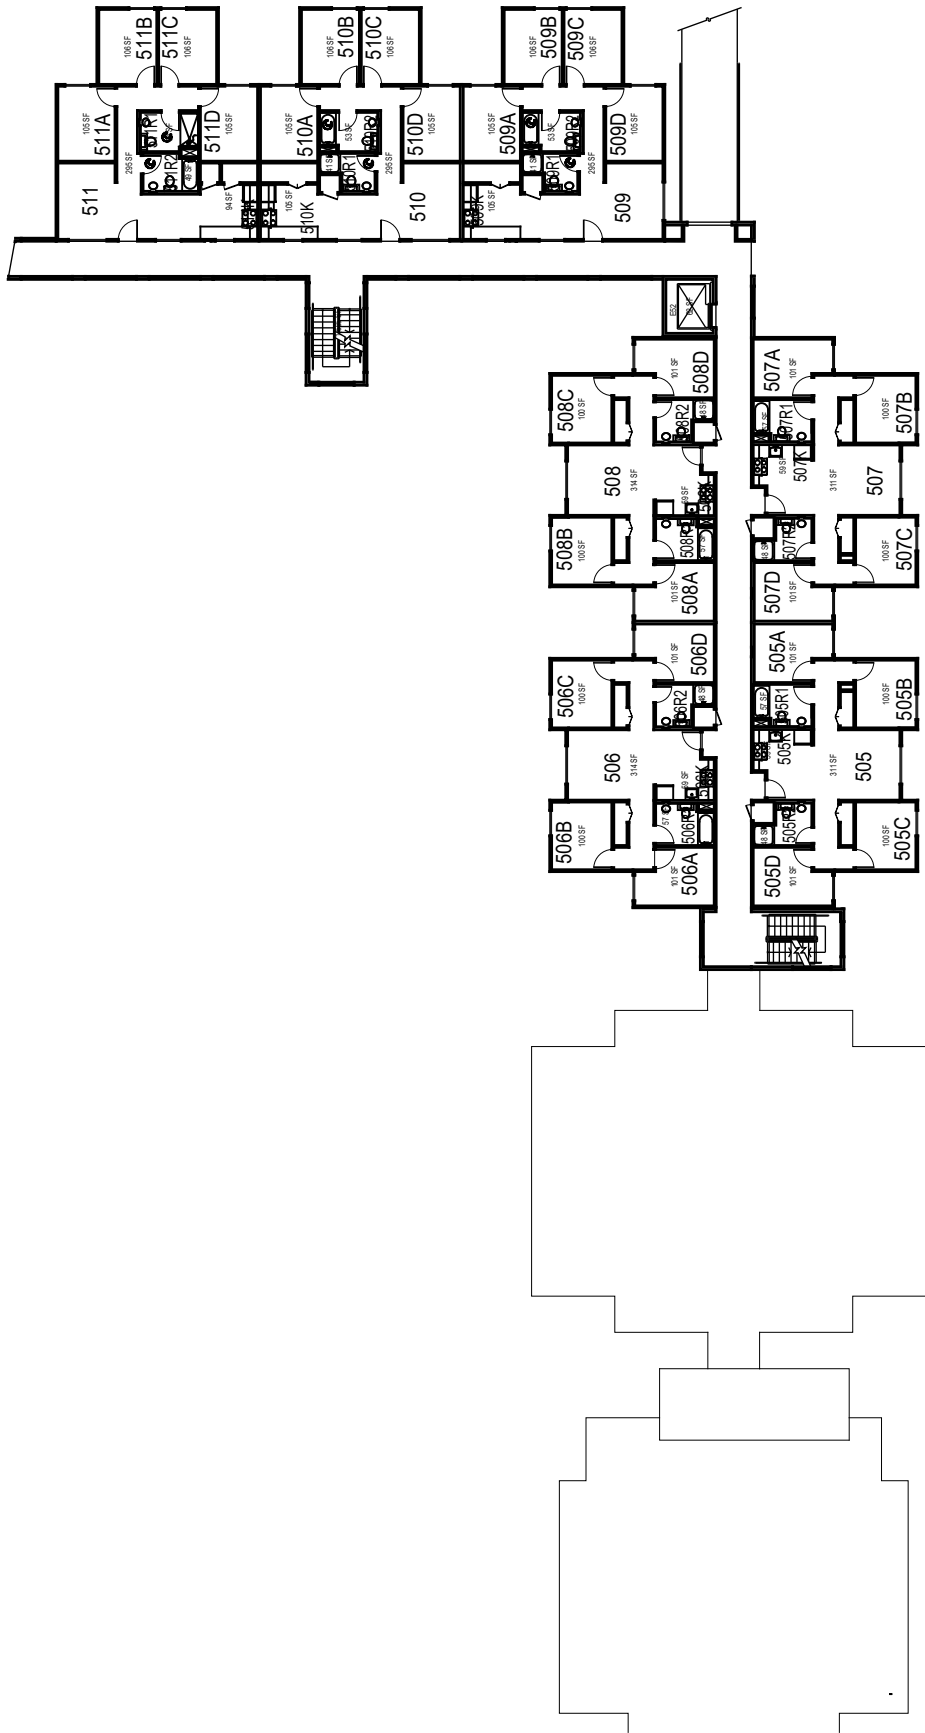

March 2022

1" = 30'

Cerro Cabrillo

Level 3

FACILITIES MANAGEMENT AND DEVELOPMENT

Space Data http://afd.calpoly.edu/facilities/spacefacility/space_data.asp

March 2022

1" = 30'

Cerro Cabrillo

Level 4

FACILITIES MANAGEMENT AND DEVELOPMENT

Space Data http://afd.calpoly.edu/facilities/spacefacility/space_data.asp

March 2022

1" = 30'

Cerro Cabrillo

Level 5

FACILITIES MANAGEMENT AND DEVELOPMENT

Space Data http://afd.calpoly.edu/facilities/spacefacility/space_data.asp

March 2022

1" = 30'

Cerro Cabrillo

Level 6

FACILITIES MANAGEMENT AND DEVELOPMENT

Space Data http://afd.calpoly.edu/facilities/spacefacility/space_data.asp