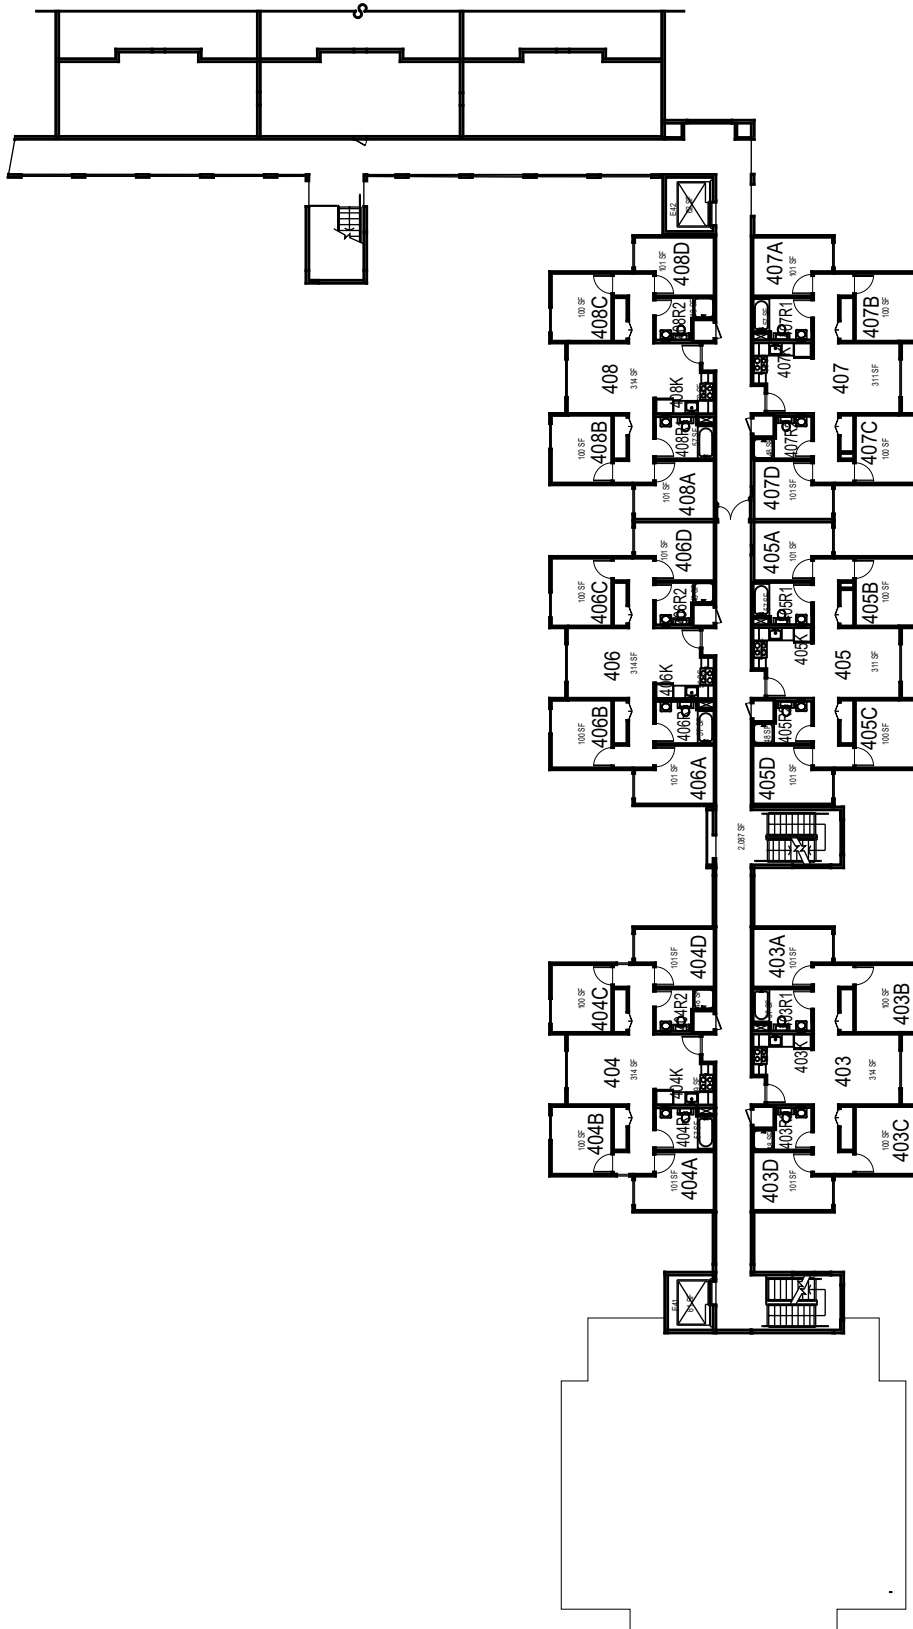

FACILITIES MANAGEMENT AND DEVELOPMENT

Space Data http://afd.calpoly.edu/facilities/spacefacility/space_data.asp

March 2022

1" = 30'

Cerro Cabrillo

Level 2

FACILITIES MANAGEMENT AND DEVELOPMENT

Space Data http://afd.calpoly.edu/facilities/spacefacility/space_data.asp

March 2022

1" = 30'

Cerro Cabrillo

Level 3

FACILITIES MANAGEMENT AND DEVELOPMENT

Space Data http://afd.calpoly.edu/facilities/spacefacility/space_data.asp

March 2022

1" = 30'

Cerro Cabrillo

Level 4

FACILITIES MANAGEMENT AND DEVELOPMENT

Space Data http://afd.calpoly.edu/facilities/spacefacility/space_data.asp

March 2022

1" = 30'

Cerro Cabrillo

Level 5